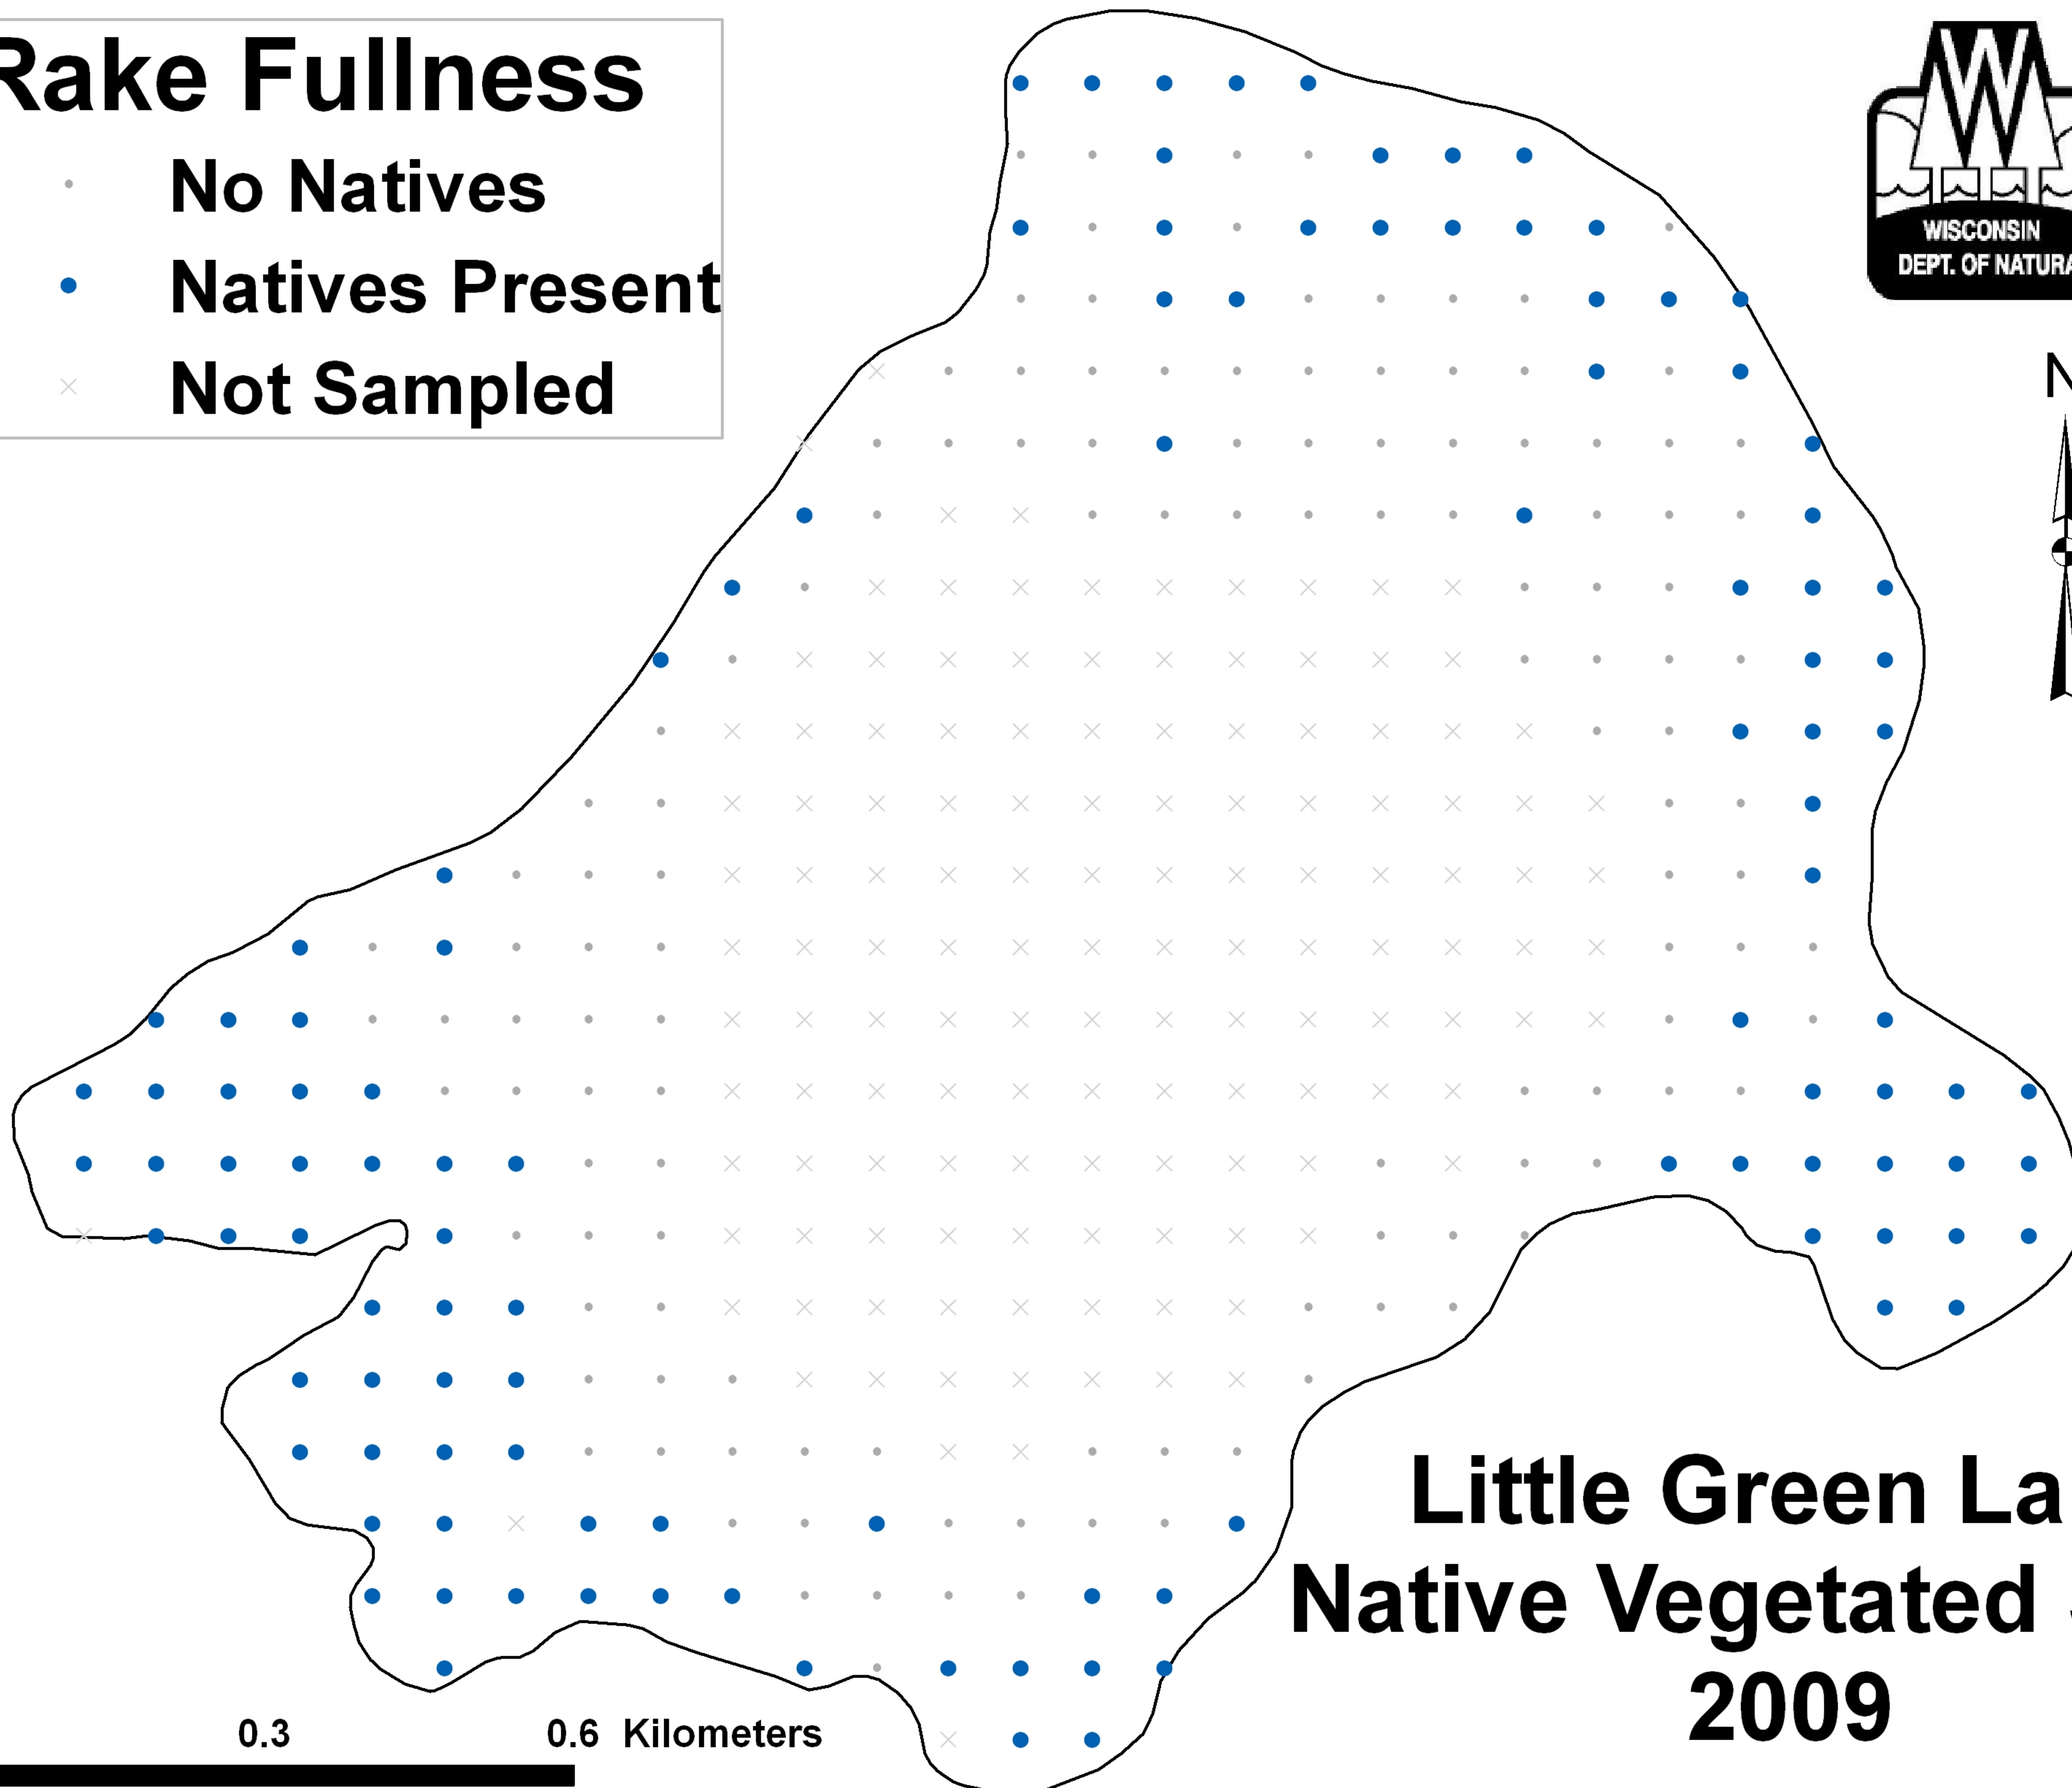

Rake Fullness

- No Natives
- Natives Present
- × Not Sampled

Little Green Lake Native Vegetated Sites 2009

0 0.3 0.6 Kilometers